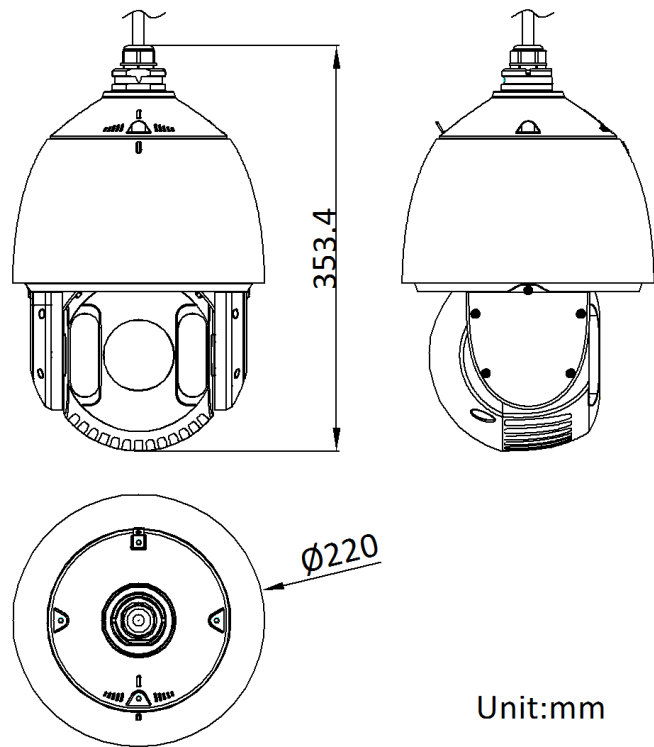

▪ **Dimension**

▪ **Accessory**

▪ **Optional**

DS-1619ZJ	DS-1681ZJ	DS-1602ZJ	DS-1673ZJ	DS-1660ZJ
DS-1100KI(B)	DS-1682ZJ	DS-1604ZJ-corner	DS-1005KI	DS-1663ZJ